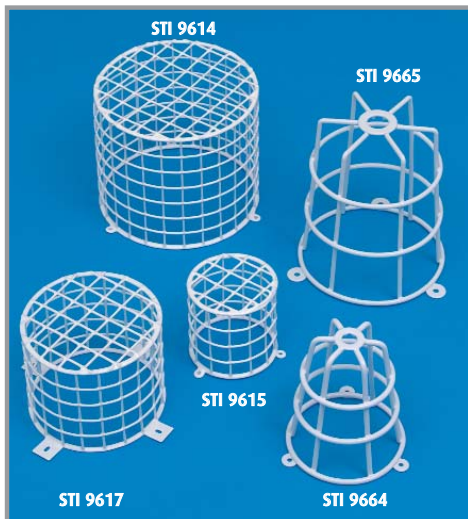

CLOCK & BELL CAGES

▼ Clock & Bell Cages dimensions and technical information
(STI 9631, STI 9632 & STI 9633)

MODELS AVAILABLE

MODEL	DIAMETER	DEPTH	IMAGE
STI 9631	270mm (10.6")	152mm (6")	
STI 9632	420mm (16.5")	152mm (6")	
STI 9633	508mm (20")	152mm (6")	

BEACON & SOUNDER CAGES

▼ Beacon & Sounder Cages dimensions and technical information
(STI 9614, STI 9615, STI 9617, STI 9664 & STI 9665)

MODELS AVAILABLE

MODEL	DIAMETER	DEPTH	IMAGE
STI 9614	200mm (7.9")	150mm (6")	
STI 9615	95mm (3.7")	90mm (3.5")	
STI 9617	150mm (5.9")	125mm (4.9")	
STI 9664	98mm (3.86")	157mm (6.18")	
STI 9665	178mm (7")	214mm (8.43")	