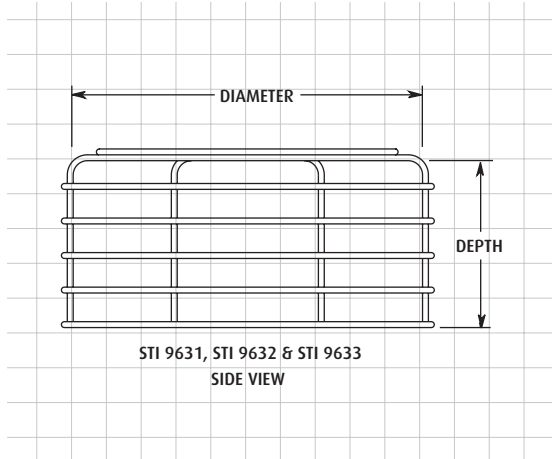

CLOCK & BELL CAGES

▼ Clock & Bell Cages dimensions and technical information
(STI 9631, STI 9632 & STI 9633)

MODELS AVAILABLE

MODEL	DIAMETER	DEPTH	IMAGE
STI 9631	270mm (10.6")	152mm (6")	
STI 9632	420mm (16.5")	152mm (6")	
STI 9633	508mm (20")	152mm (6")	

BEACON & SOUNDER CAGES

▼ Beacon & Sounder Cages dimensions and technical information
(STI 9614, STI 9615, STI 9617, STI 9664 & STI 9665)

MODELS AVAILABLE

MODEL	DIAMETER	DEPTH	IMAGE
STI 9614	200mm (7.9")	150mm (6")	
STI 9615	95mm (3.7")	90mm (3.5")	
STI 9617	150mm (5.9")	125mm (4.9")	
STI 9664	98mm (3.86")	157mm (6.18")	
STI 9665	178mm (7")	214mm (8.43")	