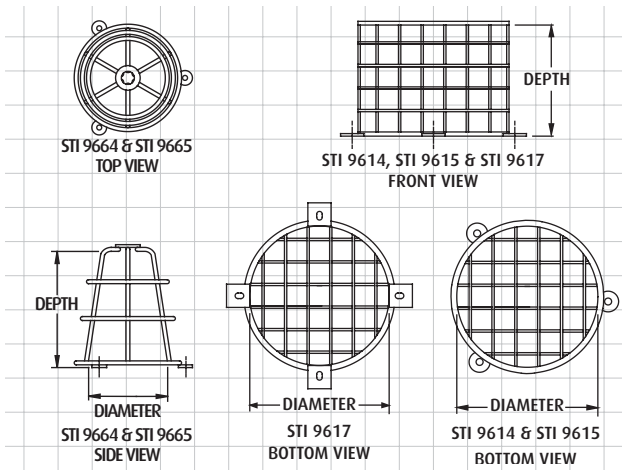

CLOCK & BELL CAGES

▼ Clock & Bell Cages dimensions and technical information
(STI 9631, STI 9632 & STI 9633)

MODELS AVAILABLE

MODEL	DIAMETER	DEPTH	IMAGE
STI 9631	270mm (10.6")	152mm (6")	
STI 9632	420mm (16.5")	152mm (6")	
STI 9633	508mm (20")	152mm (6")	

BEACON & SOUNDER CAGES

▼ Beacon & Sounder Cages dimensions and technical information
(STI 9614, STI 9615, STI 9617, STI 9664 & STI 9665)

MODELS AVAILABLE

MODEL	DIAMETER	DEPTH	IMAGE
STI 9614	200mm (7.9")	150mm (6")	
STI 9615	95mm (3.7")	90mm (3.5")	
STI 9617	150mm (5.9")	125mm (4.9")	
STI 9664	98mm (3.86")	157mm (6.18")	
STI 9665	178mm (7")	214mm (8.43")	